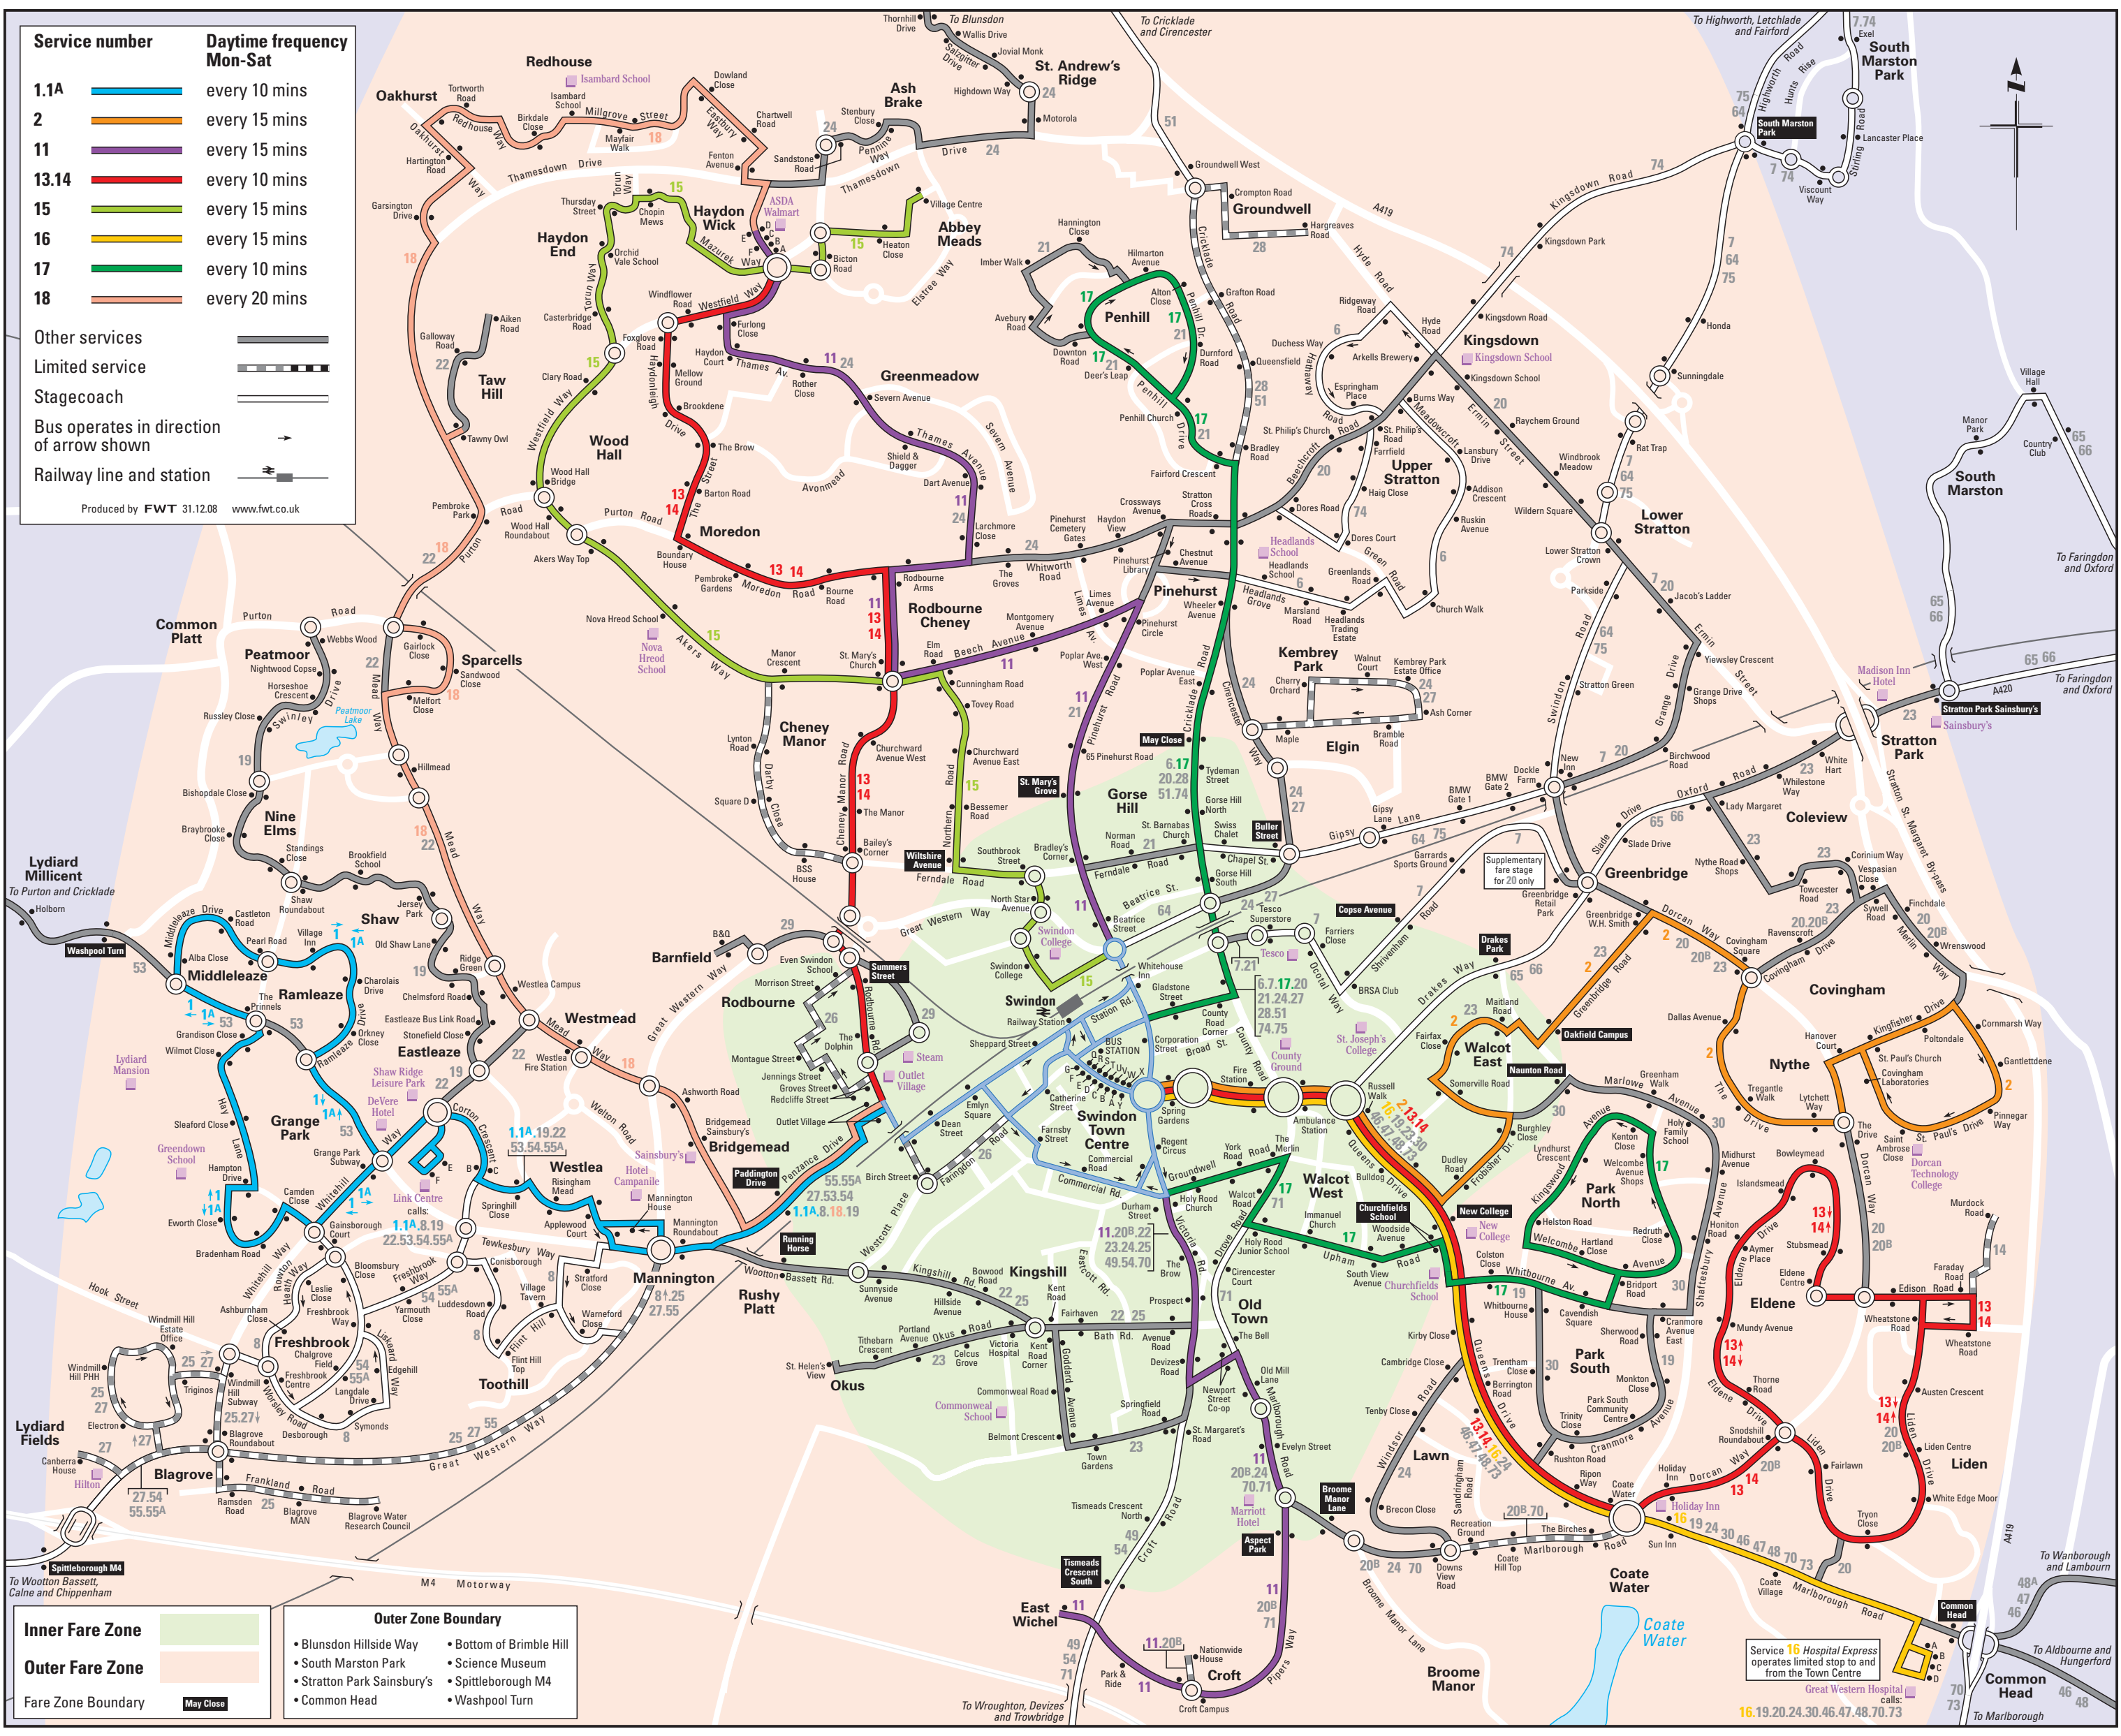

Service number	Daytime frequency Mon-Sat
1.1A	every 10 mins
2	every 15 mins
11	every 15 mins
13.14	every 10 mins
15	every 15 mins
16	every 15 mins
17	every 10 mins
18	every 20 mins

- Other services
- Limited service
- Stagecoach
- Bus operates in direction of arrow shown
- Railway line and station

Produced by FWT 31.12.08 www.fwt.co.uk

Inner Fare Zone	
Outer Fare Zone	
Fare Zone Boundary	

- Outer Zone Boundary**
- Blunsdon Hillside Way
 - South Marston Park
 - Stratton Park Sainsbury's
 - Common Head
 - Bottom of Brimble Hill
 - Science Museum
 - Spittleborough M4
 - Washpool Turn

Service 16 Hospital Express operates limited stop to and from the Town Centre
 Great Western Hospital calls: 16.19.20.24.30.46.47.48.70.73