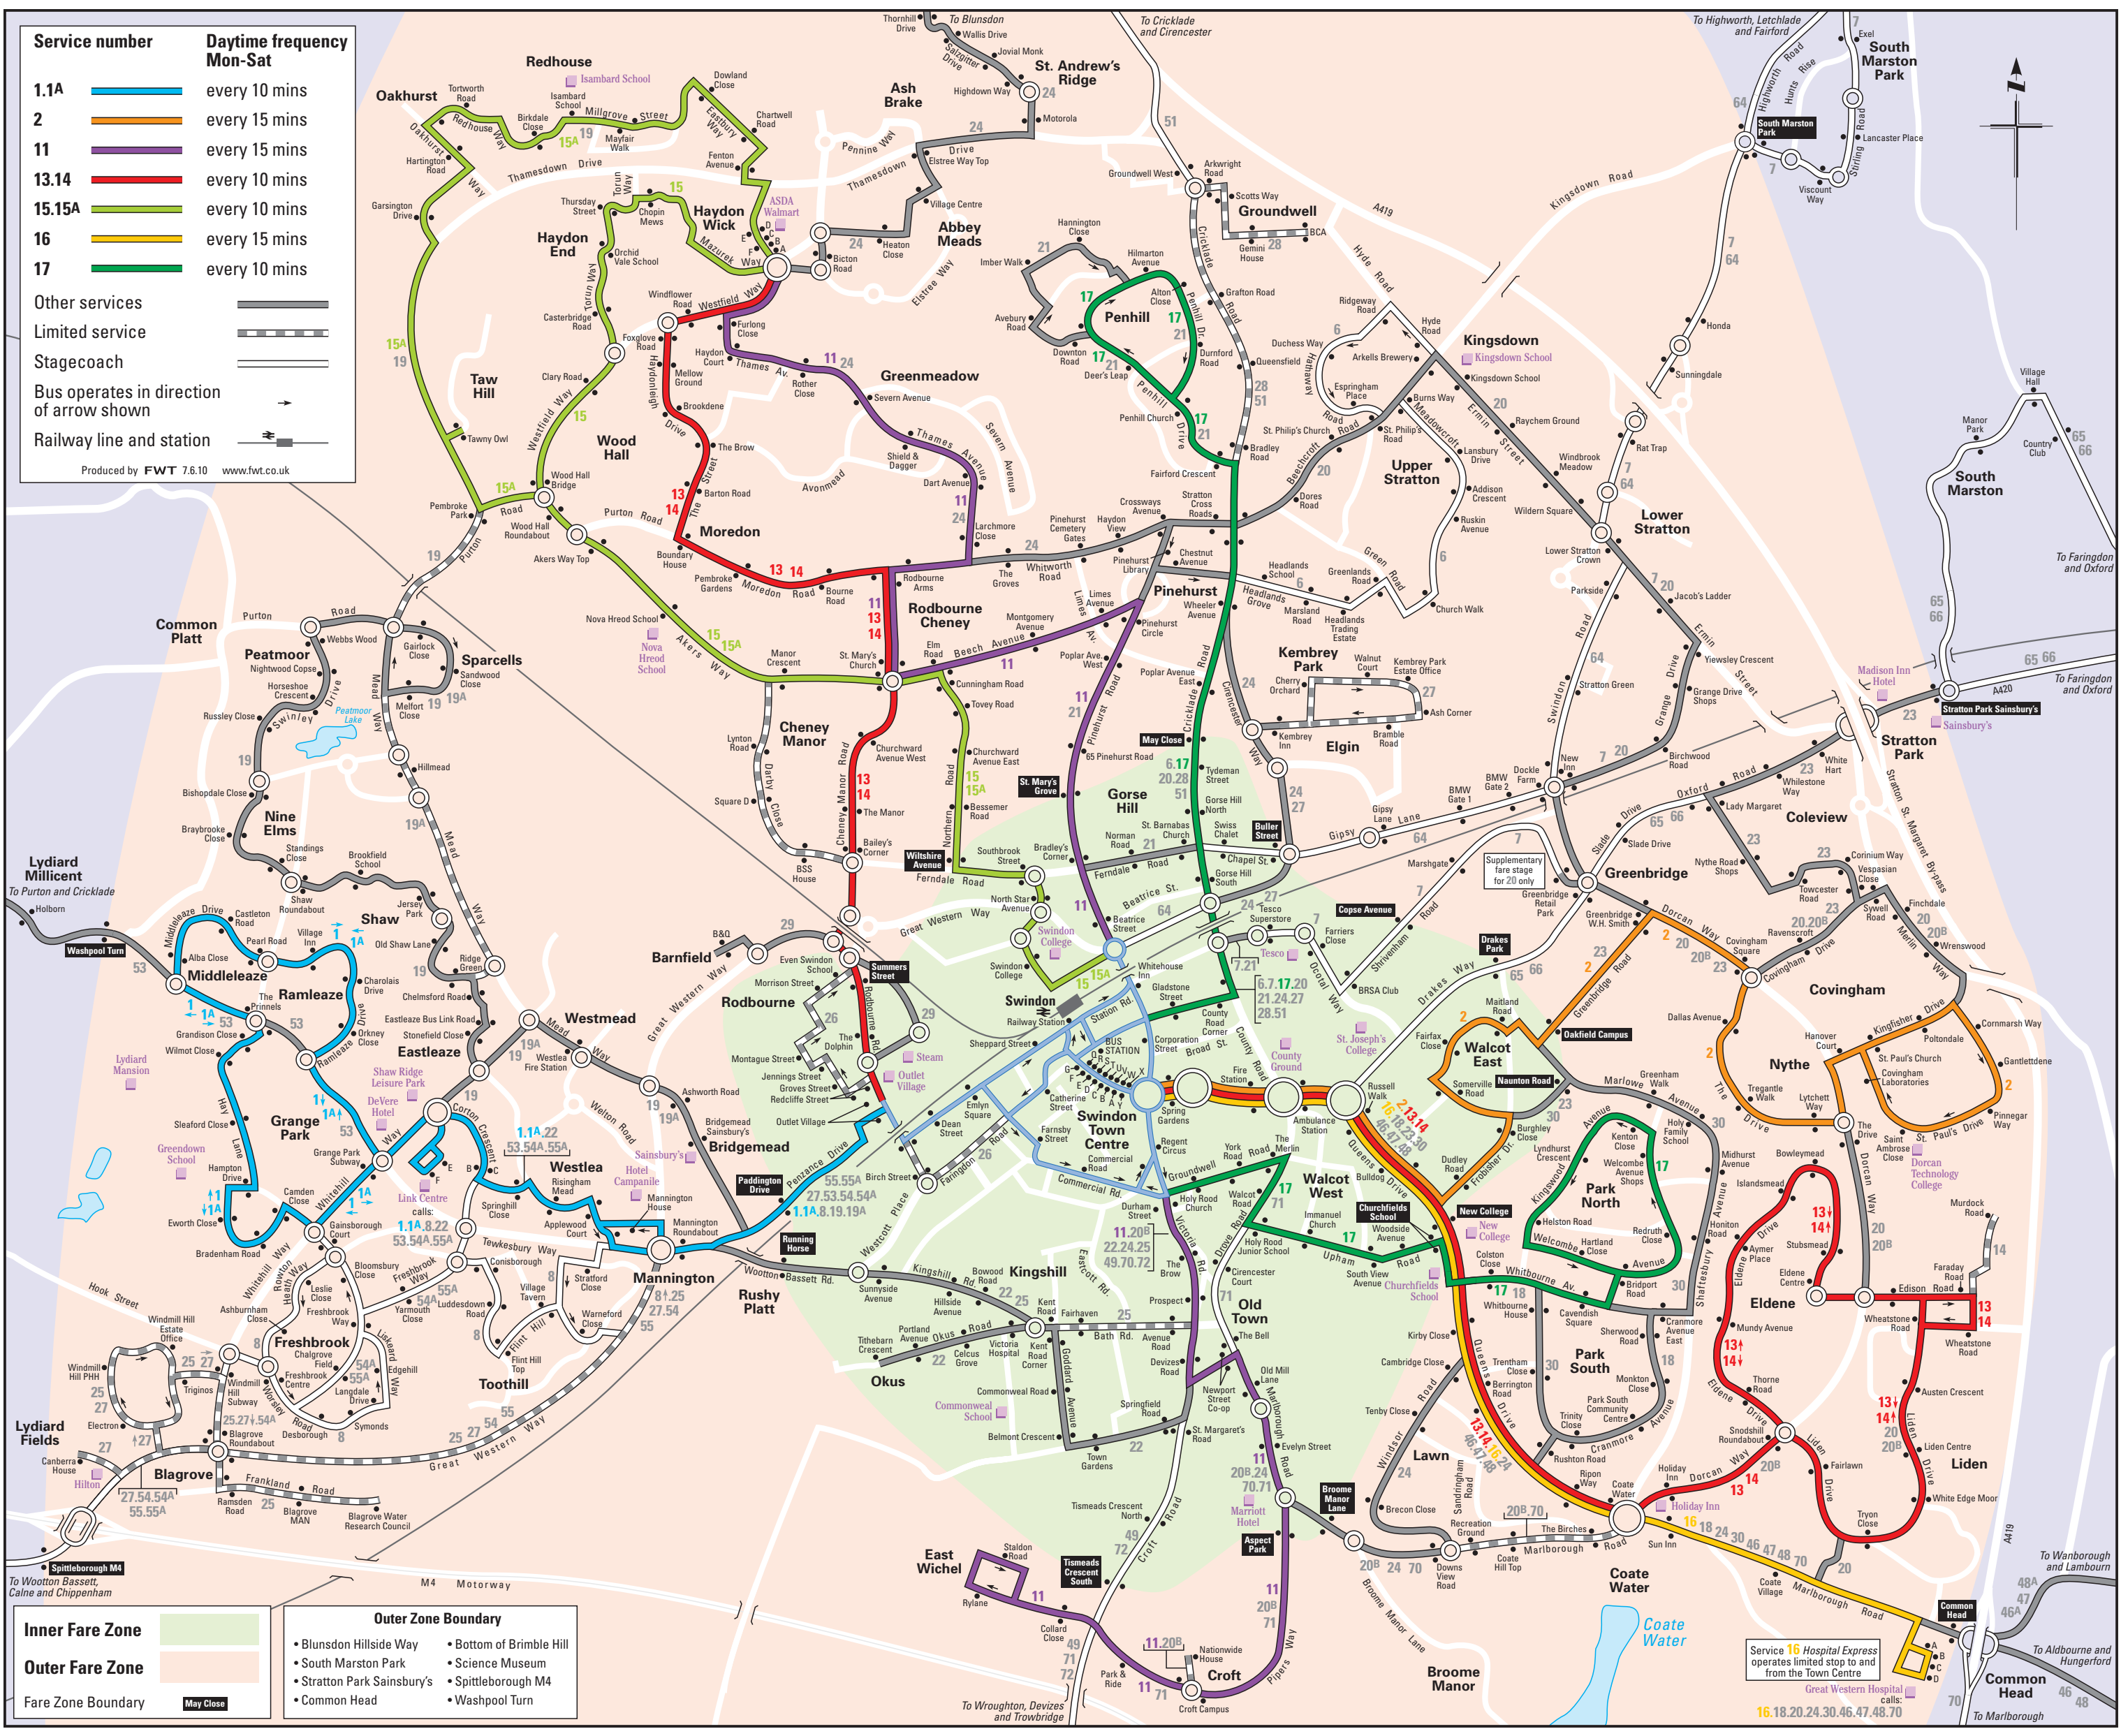

Service number

Daytime frequency Mon-Sat

1.1A every 10 mins

2 every 15 mins

11 every 15 mins

13.14 every 10 mins

15.15A every 10 mins

16 every 15 mins

17 every 10 mins

Other services

Limited service

Stagecoach

Bus operates in direction of arrow shown

Railway line and station

Produced by FWT 7.6.10 www.fwt.co.uk

Inner Fare Zone

Outer Fare Zone

Fare Zone Boundary

Outer Zone Boundary

- Blunsdon Hillside Way
- South Marston Park
- Stratton Park Sainsbury's
- Common Head
- Bottom of Brimble Hill
- Science Museum
- Spittleborough M4
- Washpool Turn

Service 16 Hospital Express operates limited stop to and from the Town Centre

Great Western Hospital calls: 16.18.20.24.30.46.47.48.70