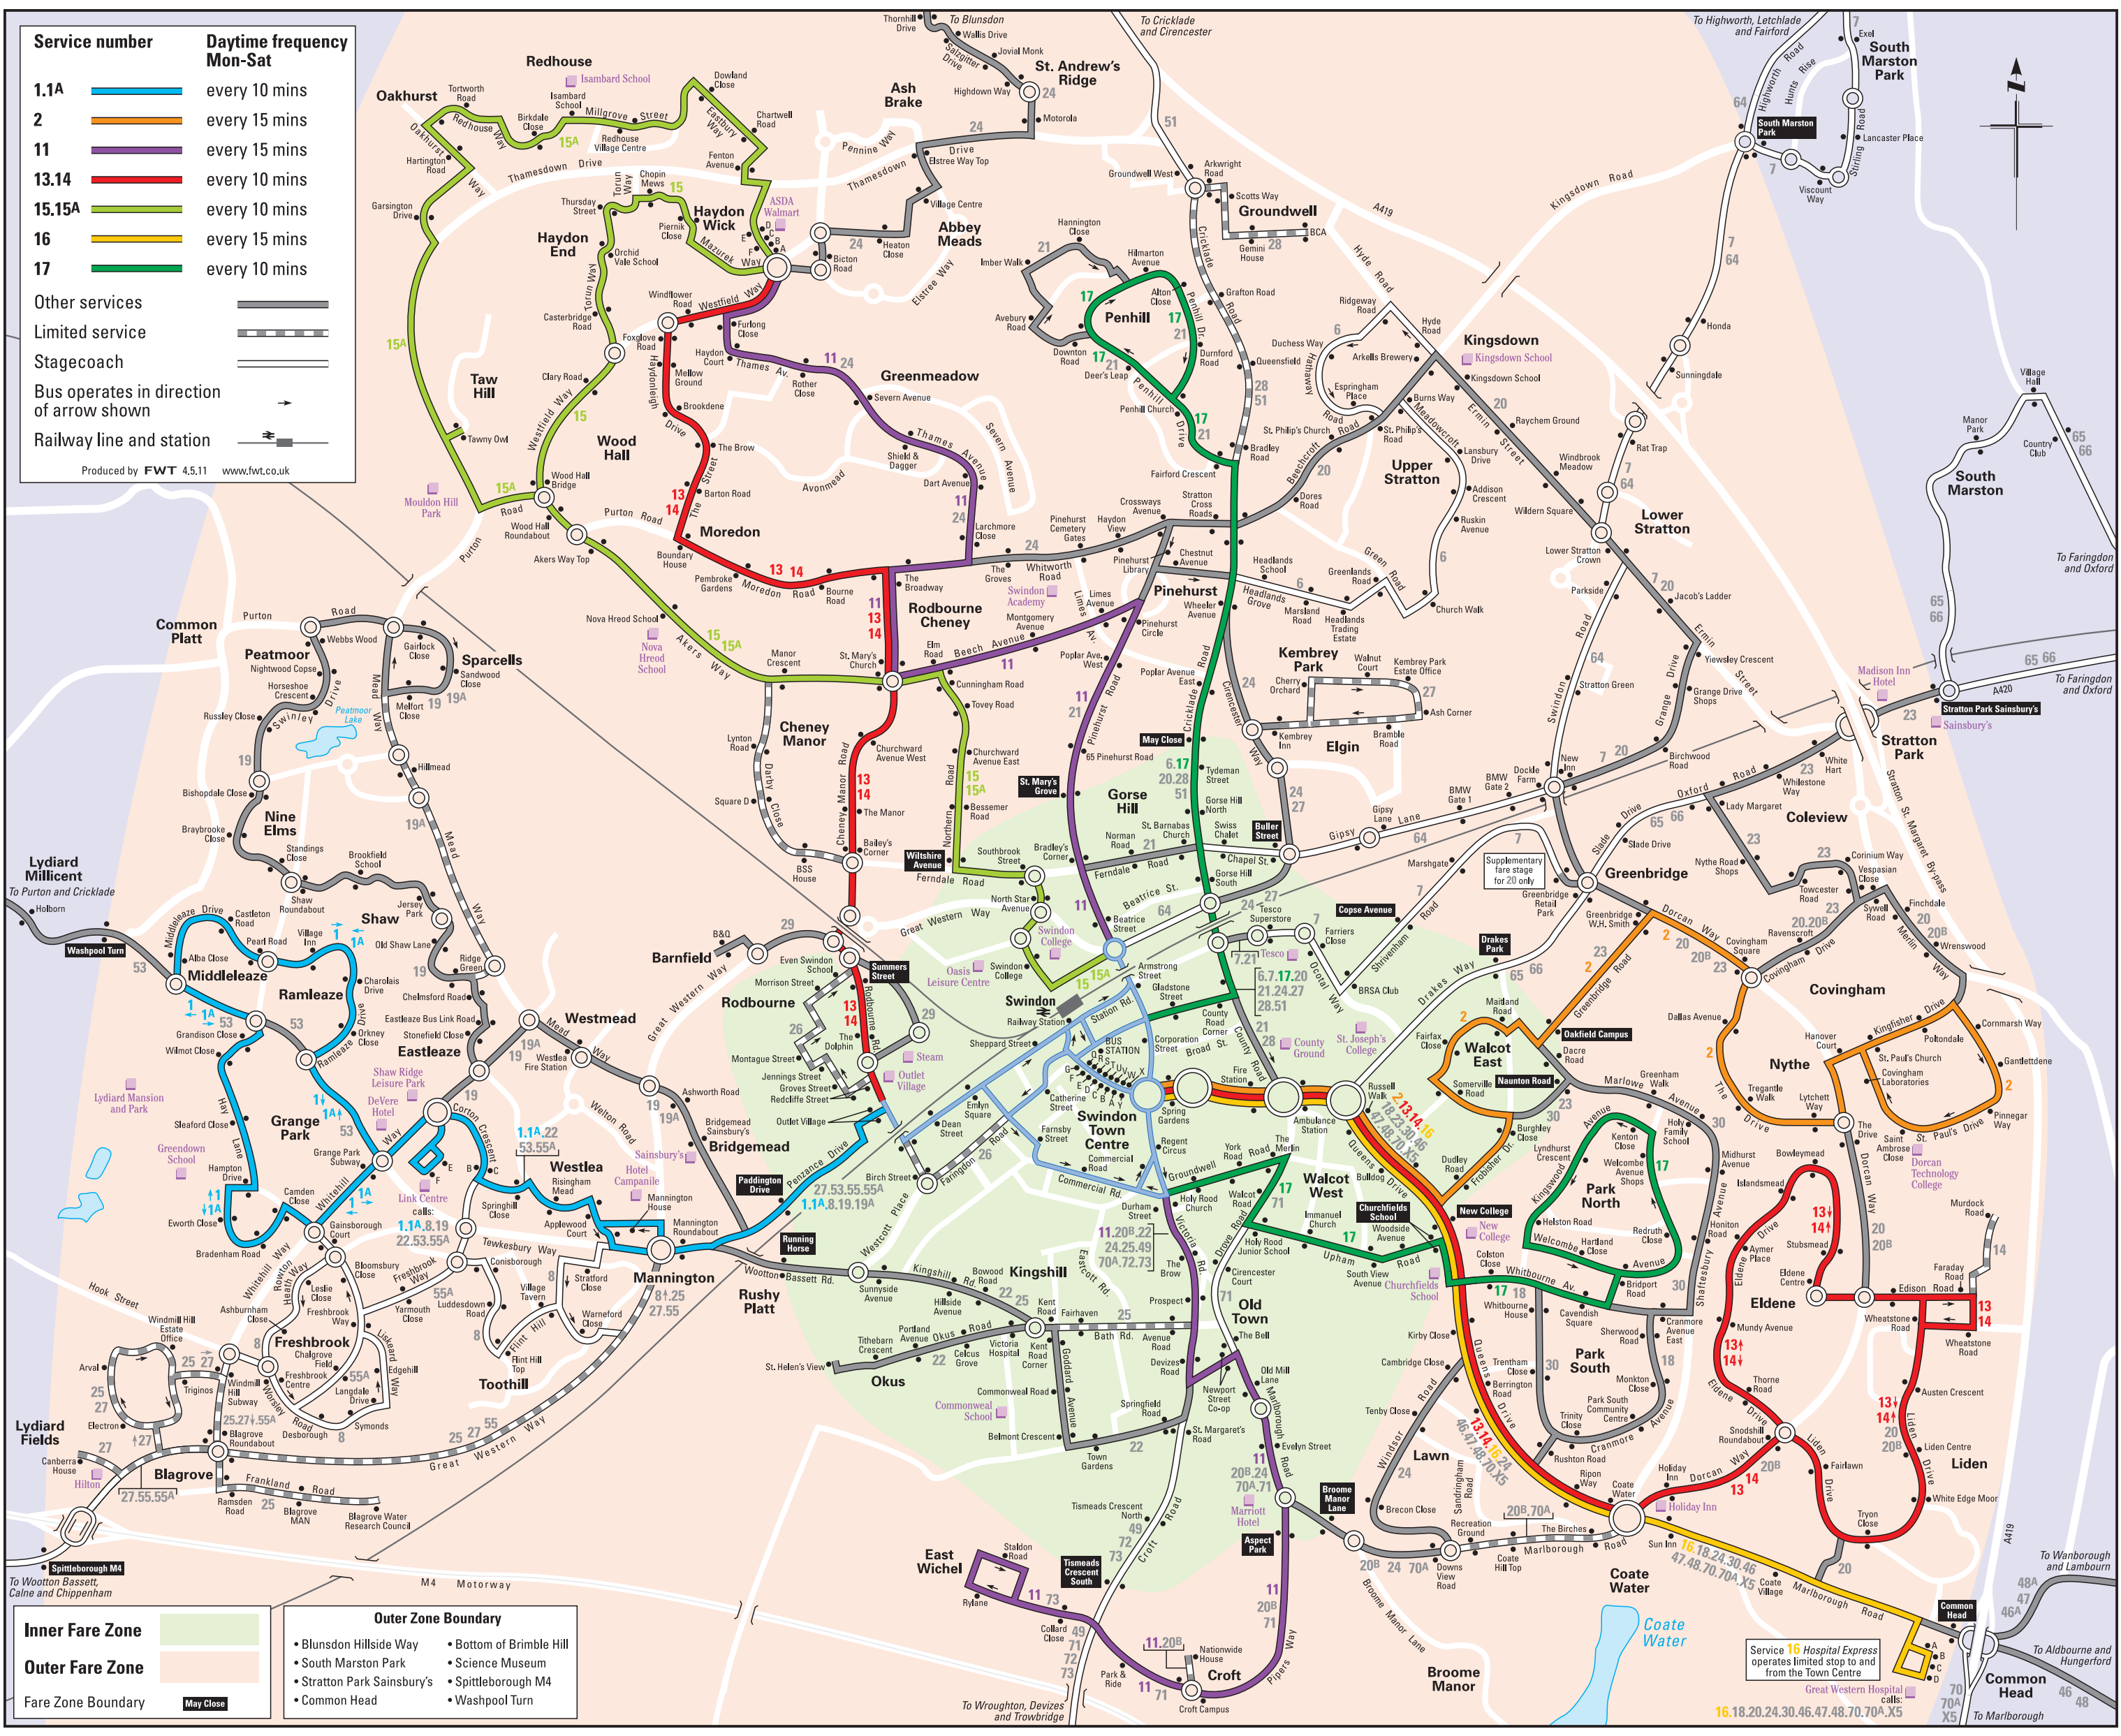

Service number

Daytime frequency Mon-Sat

1.1A every 10 mins

2 every 15 mins

11 every 15 mins

13.14 every 10 mins

15.15A every 10 mins

16 every 15 mins

17 every 10 mins

Other services

Limited service

Stagecoach

Bus operates in direction of arrow shown

Railway line and station

Produced by FWT 4.5.11 www.fwt.co.uk

Inner Fare Zone

Outer Fare Zone

Fare Zone Boundary

Outer Zone Boundary

- Blunsdon Hillside Way
- South Marston Park
- Stratton Park Sainsbury's
- Common Head
- Bottom of Brimble Hill
- Science Museum
- Spittleborough M4
- Washpool Turn

Service 16 Hospital Express operates limited stop to and from the Town Centre

Great Western Hospital calls: 16.18.20.24.30.46.47.48.70.70A.X5